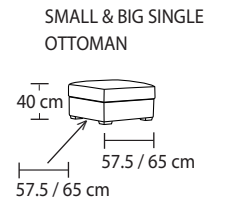

LARGE OTTOMAN

SMALL & BIG SINGLE OTTOMAN