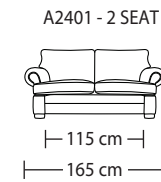

## Size Option

This model is also available with wider seat width (large size).

- 1 seat with 65 cm seat width instead of 57.5 cm
- 2 seat with 130 cm seat width instead of 115 cm
- 3 seat with 195 cm seat width instead of 172.5 cm

Please contact IMG for more information.

1) We can deliver the 3 seat as duo (2 Pillows).  
Dimensions the same as A2401 3 seat.

A2401 - 3 SEAT

A2401 - 3 SEAT DUO

A2401 - 3 SEAT<sup>1)</sup>

A2401 - 2 SEAT