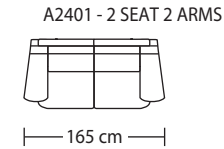

Standard Features

- Frames are made from solid wood and gross-grain laminated veneer woods.
- All corner joints are reinforced with corner blocks
- Zigzag (Nozag) seat springs with soft front edge.
- Hardboard back support
- Loose seat and back pillows.
- Fabric cushions are reversible.
- Fabric cushions cover can be removed and washed, according to the wash and care instructions for the particular fabric used.
- Reversible corner units (e.g. 3-corner-2 could be changed to 2-corner-3).
- Detachable arms increase flexibility and reduce handling and servicing cost.

Options

- Different leg design. Number of different wood finishes.
- Leather or fabric choices.
- Diamond Pocket Seat Option
- Back cushion filled with polyester ball fiber.

Size Option

This model is also available with wider seat width (large size).

- 1 seat with 65 cm seat width instead of 57.5 cm
- 2 seat with 130 cm seat width instead of 115 cm
- 3 seat with 195 cm seat width instead of 172.5 cm

Please contact IMG for more information.

1) We can deliver the 3 seat as duo (2 Pillows).
Dimensions the same as A2401 3 seat.

*Note: arm height for this frame is measured at the highest point of the arm.

TAKING COMFORT TO A NEW LEVEL