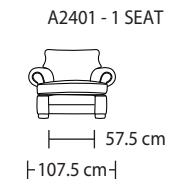

## Size Option

This model is also available with wider seat width (large size).

- 1 seat with 65 cm seat width instead of 57.5 cm
- 2 seat with 130 cm seat width instead of 115 cm
- 3 seat with 195 cm seat width instead of 172.5 cm

Please contact IMG for more information.

1) We can deliver the 3 seat as duo (2 Pillows).  
Dimensions the same as A2401 3 seat.

A2401 - 3 SEAT

A2401 - 3 SEAT DUO

A2401 - 3 SEAT<sup>1)</sup>

A2401 - 2 SEAT