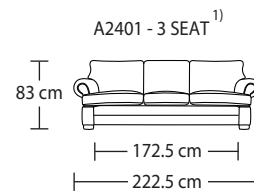

## Size Option

This model is also available with wider seat width (large size).

- 1 seat with 65 cm seat width instead of 57.5 cm
- 2 seat with 130 cm seat width instead of 115 cm
- 3 seat with 195 cm seat width instead of 172.5 cm

Please contact IMG for more information.

1) We can deliver the 3 seat as duo (2 Pillows).  
Dimensions the same as A2401 3 seat.

A2401 - 3 SEAT

A2401 - 3 SEAT DUO

A2401 - 3 SEAT<sup>1)</sup>

A2401 - 2 SEAT