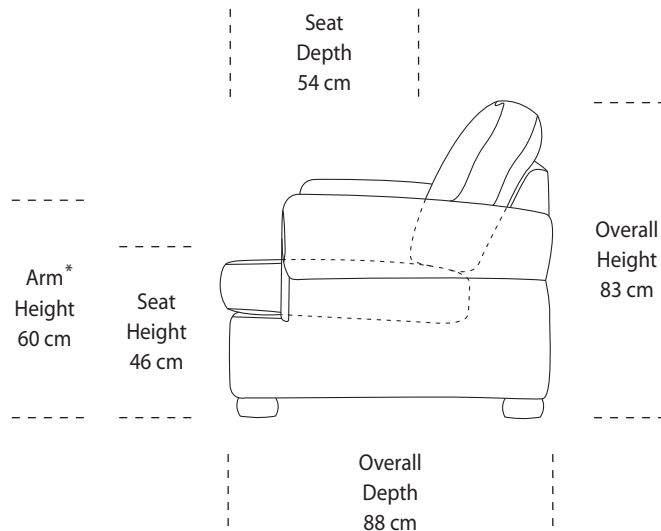

## Size Option

This model is also available with wider seat width (large size).

- 1 seat with 65 cm seat width instead of 57.5 cm
- 2 seat with 130 cm seat width instead of 115 cm
- 3 seat with 195 cm seat width instead of 172.5 cm

A2401 - 1 SEAT

SMALL & BIG SINGLE OTTOMAN

A2401 - 3 SEAT 2 ARMS

A2401 - 2 SEAT 2 ARMS

A2401 - 1 SEAT 2 ARMS

LARGE OTTOMAN

A2401 - 3 SEAT 1 ARM

A2401 - 2 SEAT 1 ARM

A2401 - 1 SEAT 1 ARM

A2401 - 3 SEAT NO ARM

A2401 - 2 SEAT NO ARM

A2401 - 1 SEAT NO ARM

\*Note: arm height for this frame is measured at the highest point of the arm.

TAKING COMFORT TO A NEW LEVEL