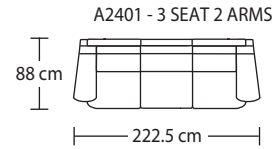

Standard Features

- Frames are made from solid wood and gross-grain laminated veneer woods.
- All corner joints are reinforced with corner blocks
- Zigzag (Nozag) seat springs with soft front edge.
- Hardboard back support
- Loose seat and back pillows.
- Fabric cushions are reversible.
- Fabric cushions cover can be removed and washed, according to the wash and care instructions for the particular fabric used.
- Reversible corner units (e.g. 3-corner-2 could be changed to 2-corner-3).
- Detachable arms increase flexibility and reduce handling and servicing cost.

Options

- Different leg design. Number of different wood finishes.
- Leather or fabric choices.
- Diamond Pocket Seat Option
- Back cushion filled with polyester ball fiber.

Size Option

This model is also available with wider seat width (large size).

- 1 seat with 65 cm seat width instead of 57.5 cm
- 2 seat with 130 cm seat width instead of 115 cm
- 3 seat with 195 cm seat width instead of 172.5 cm

Please contact IMG for more information.

1) We can deliver the 3 seat as duo (2 Pillows).
Dimensions the same as A2401 3 seat.

*Note: arm height for this frame is measured at the highest point of the arm.

TAKING COMFORT TO A NEW LEVEL