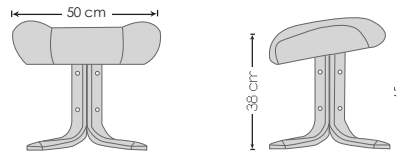

FACTS ABOUT THE ALLEGRO RECLINER & OTTOMAN

DIMENSIONS

CHAIR SIZE	FRONT WIDTH	SIDE WIDTH	TOTAL HEIGHT	SEAT WIDTH	SEAT HEIGHT	SEAT DEPTH
LARGE-SIZED (300)	83cm	81cm	100cm	56cm	41cm	51cm
STANDARD (200)	77cm	79cm	98cm	51cm	41cm	49cm