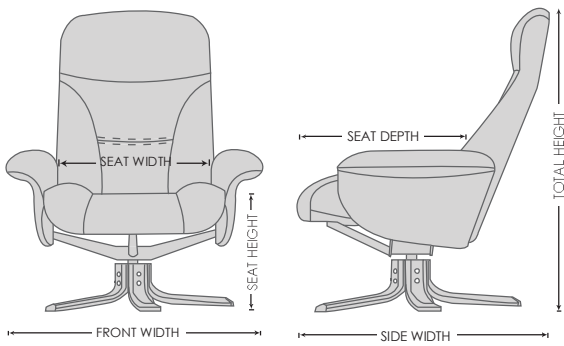

FACTS ABOUT THE ALLEGRO RECLINER & OTTOMAN

DIMENSIONS

CHAIR SIZE	FRONT WIDTH	SIDE WIDTH	TOTAL HEIGHT	SEAT WIDTH	SEAT HEIGHT	SEAT DEPTH
LARGE-SIZED (300)	83cm	81cm	100cm	56cm	41cm	51cm
STANDARD (200)	77cm	79cm	98cm	51cm	41cm	49cm