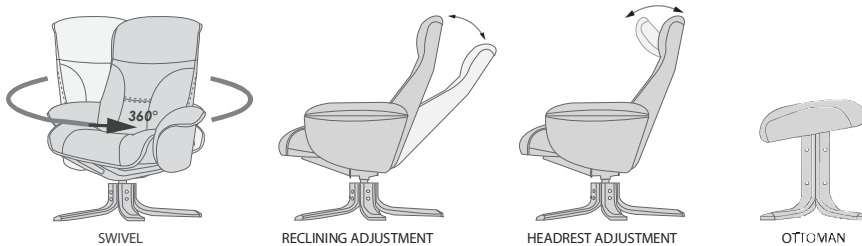

FACTS ABOUT THE ALLEGRO RECLINER & OTTOMAN

DIMENSIONS

CHAIR SIZE	FRONT WIDTH	SIDE WIDTH	TOTAL HEIGHT	SEAT WIDTH	SEAT HEIGHT	SEAT DEPTH
LARGE-SIZED (300)	83cm	81cm	100cm	56cm	41cm	51cm
STANDARD (200)	77cm	79cm	98cm	51cm	41cm	49cm

FUNCTIONS

BASE OPTIONS