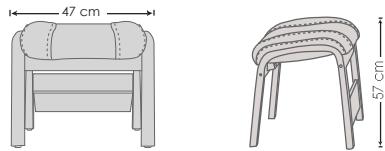

FACTS ABOUT THE JADE RECLINER & OTTOMAN

DIMENSIONS

CHAIR SIZE	FRONT WIDTH	SIDE WIDTH	TOTAL HEIGHT	SEAT WIDTH	SEAT HEIGHT	SEAT DEPTH
LARGE-SIZED (302)	74cm	76cm	109cm	57cm	47cm	51cm
STANDARD (202)	68cm	73cm	106cm	51cm	47cm	49cm

FUNCTIONS

RECLINING ADJUSTMENT

HEADREST ADJUSTMENT

FLEXI PILLOW

OTTOMAN

INTERNATIONAL MÖBEL GROUP

www.imgcomfort.com • office@imgcomfort.com

Copyright © 2006 International Möbel Group