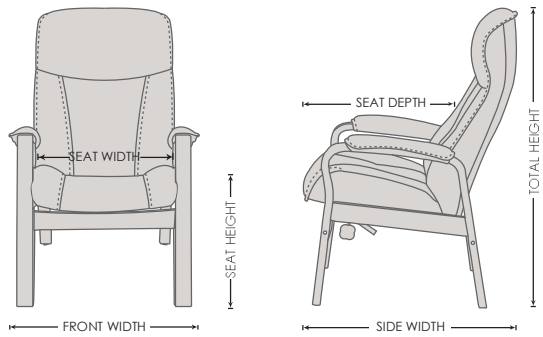

FACTS ABOUT THE JADE RECLINER & OTTOMAN

DIMENSIONS

CHAIR SIZE	FRONT WIDTH	SIDE WIDTH	TOTAL HEIGHT	SEAT WIDTH	SEAT HEIGHT	SEAT DEPTH
LARGE-SIZED (302)	74cm	76cm	109cm	57cm	47cm	51cm
STANDARD (202)	68cm	73cm	106cm	51cm	47cm	49cm

FUNCTIONS

RECLINING ADJUSTMENT

HEADREST ADJUSTMENT

FLEXI PILLOW

OTTOMAN

INTERNATIONAL MÖBEL GROUP

www.imgcomfort.com • office@imgcomfort.com

Copyright © 2006 International Möbel Group