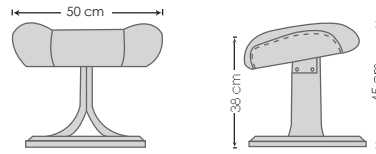

FACTS ABOUT THE **JAZZ** RECLINER & OTTOMAN

DIMENSIONS

CHAIR SIZE	FRONT WIDTH	SIDE WIDTH	TOTAL HEIGHT	SEAT WIDTH	SEAT HEIGHT	SEAT DEPTH
X-LARGE-SIZED (424)	86cm	89cm	100cm	62cm	44cm	53cm
LARGE-SIZED (324)	81cm	83cm	98cm	57cm	44cm	51cm
STANDARD (224)	75cm	80cm	96cm	51cm	44cm	49cm