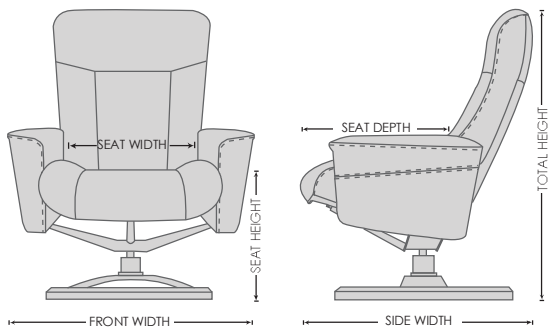

FACTS ABOUT THE **JAZZ** RECLINER & OTTOMAN

DIMENSIONS

CHAIR SIZE	FRONT WIDTH	SIDE WIDTH	TOTAL HEIGHT	SEAT WIDTH	SEAT HEIGHT	SEAT DEPTH
X-LARGE-SIZED (424)	86cm	89cm	100cm	62cm	44cm	53cm
LARGE-SIZED (324)	81cm	83cm	98cm	57cm	44cm	51cm
STANDARD (224)	75cm	80cm	96cm	51cm	44cm	49cm