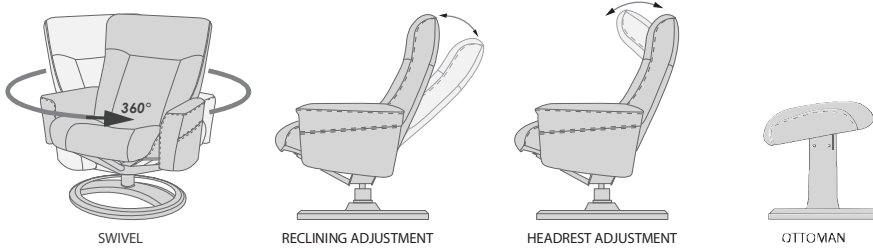

FACTS ABOUT THE **JAZZ** RECLINER & OTTOMAN

DIMENSIONS

CHAIR SIZE	FRONT WIDTH	SIDE WIDTH	TOTAL HEIGHT	SEAT WIDTH	SEAT HEIGHT	SEAT DEPTH
X-LARGE-SIZED (424)	86cm	89cm	100cm	62cm	44cm	53cm
LARGE-SIZED (324)	81cm	83cm	98cm	57cm	44cm	51cm
STANDARD (224)	75cm	80cm	96cm	51cm	44cm	49cm

FUNCTIONS

BASE OPTIONS

INTERNATIONAL MÖBEL GROUP

www.imgcomfort.com • office@imgcomfort.com
Copyright © 2006 International Möbel Group