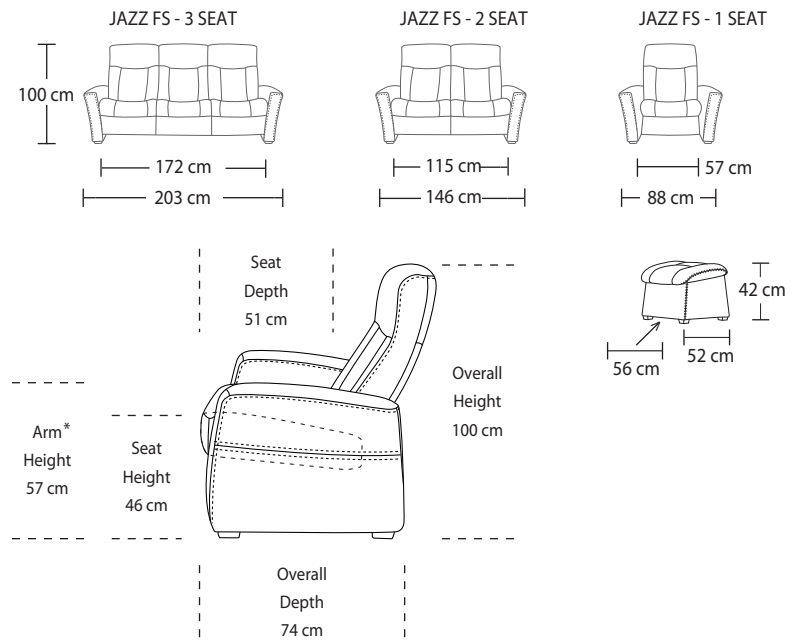

### Available with different arm design

Arm A.

Arm B.

Arm C.

**DIMENSIONS**

\*Note: arm height for this frame is measured at the highest poing of the arm.

**BENEFITS**

**“JUST RIGHT” HEADREST™** Exclusive adjustment system that allows your head and neck to rest in an infinite number of comfort positions.