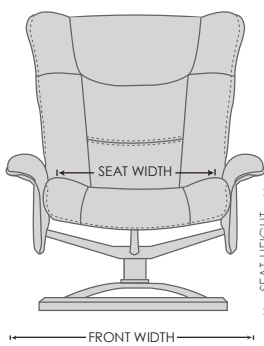

FACTS ABOUT THE **SALSA** RECLINER & OTTOMAN

DIMENSIONS

CHAIR SIZE	FRONT WIDTH	SIDE WIDTH	TOTAL HEIGHT	SEAT WIDTH	SEAT HEIGHT	SEAT DEPTH
X-LARGE-SIZED (426)	90cm	89cm	100cm	62cm	44cm	53cm
LARGE-SIZED (326)	85cm	83cm	98cm	57cm	44cm	51cm
STANDARD (226)	79cm	80cm	96cm	51cm	44cm	49cm

FUNCTIONS

SWIVEL

RECLINING ADJUSTMENT

HEADREST ADJUSTMENT

OTTOMAN

BASE OPTIONS

DISK BASE

STAR BASE