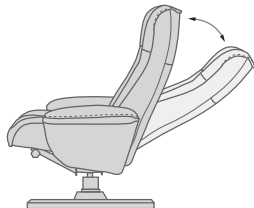

FACTS ABOUT THE **SALSA** RECLINER & OTTOMAN

DIMENSIONS

CHAIR SIZE	FRONT WIDTH	SIDE WIDTH	TOTAL HEIGHT	SEAT WIDTH	SEAT HEIGHT	SEAT DEPTH
X-LARGE-SIZED (426)	90cm	89cm	100cm	62cm	44cm	53cm
LARGE-SIZED (326)	85cm	83cm	98cm	57cm	44cm	51cm
STANDARD (226)	79cm	80cm	96cm	51cm	44cm	49cm

FUNCTIONS

SWIVEL

RECLINING ADJUSTMENT

HEADREST ADJUSTMENT

OTTOMAN

BASE OPTIONS

DISK BASE

STAR BASE