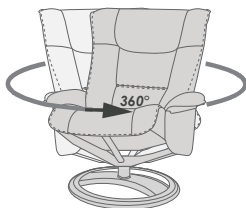

FACTS ABOUT THE **SALSA** RECLINER & OTTOMAN

DIMENSIONS

CHAIR SIZE	FRONT WIDTH	SIDE WIDTH	TOTAL HEIGHT	SEAT WIDTH	SEAT HEIGHT	SEAT DEPTH
X-LARGE-SIZED (426)	90cm	89cm	100cm	62cm	44cm	53cm
LARGE-SIZED (326)	85cm	83cm	98cm	57cm	44cm	51cm
STANDARD (226)	79cm	80cm	96cm	51cm	44cm	49cm

FUNCTIONS

SWIVEL

RECLINING ADJUSTMENT

HEADREST ADJUSTMENT

OTTOMAN

BASE OPTIONS

DISK BASE

STAR BASE