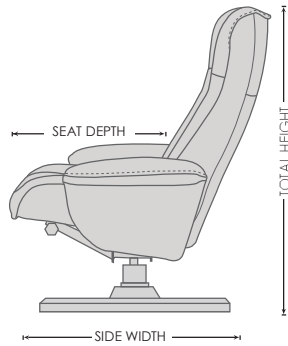

FACTS ABOUT THE **SALSA** RECLINER & OTTOMAN

DIMENSIONS

CHAIR SIZE	FRONT WIDTH	SIDE WIDTH	TOTAL HEIGHT	SEAT WIDTH	SEAT HEIGHT	SEAT DEPTH
X-LARGE-SIZED (426)	90cm	89cm	100cm	62cm	44cm	53cm
LARGE-SIZED (326)	85cm	83cm	98cm	57cm	44cm	51cm
STANDARD (226)	79cm	80cm	96cm	51cm	44cm	49cm

FUNCTIONS

SWIVEL

RECLINING ADJUSTMENT

HEADREST ADJUSTMENT

OTTOMAN

BASE OPTIONS

DISK BASE

STAR BASE