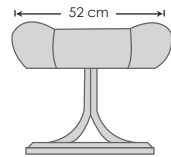

FACTS ABOUT THE **SALSA** RECLINER & OTTOMAN

DIMENSIONS

CHAIR SIZE	FRONT WIDTH	SIDE WIDTH	TOTAL HEIGHT	SEAT WIDTH	SEAT HEIGHT	SEAT DEPTH
X-LARGE-SIZED (426)	90cm	89cm	100cm	62cm	44cm	53cm
LARGE-SIZED (326)	85cm	83cm	98cm	57cm	44cm	51cm
STANDARD (226)	79cm	80cm	96cm	51cm	44cm	49cm

FUNCTIONS

SWIVEL

RECLINING ADJUSTMENT

HEADREST ADJUSTMENT

OTTOMAN

BASE OPTIONS

DISK BASE

STAR BASE