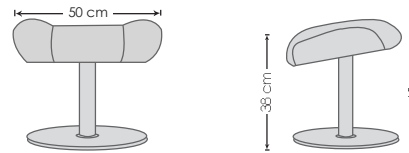

FACTS ABOUT THE **TEMPO** RECLINER & OTTOMAN

DIMENSIONS

CHAIR SIZE	FRONT WIDTH	SIDE WIDTH	TOTAL HEIGHT	SEAT WIDTH	SEAT HEIGHT	SEAT DEPTH
LARGE-SIZED (304)	83cm	82cm	101cm	56cm	44cm	51cm
STANDARD (204)	77cm	80cm	99cm	51cm	43cm	49cm