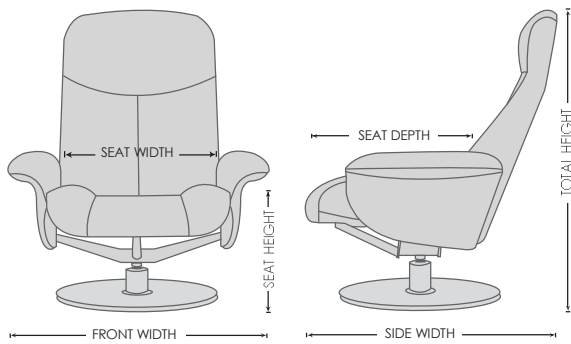

FACTS ABOUT THE **TEMPO** RECLINER & OTTOMAN

DIMENSIONS

CHAIR SIZE	FRONT WIDTH	SIDE WIDTH	TOTAL HEIGHT	SEAT WIDTH	SEAT HEIGHT	SEAT DEPTH
LARGE-SIZED (304)	83cm	82cm	101cm	56cm	44cm	51cm
STANDARD (204)	77cm	80cm	99cm	51cm	43cm	49cm