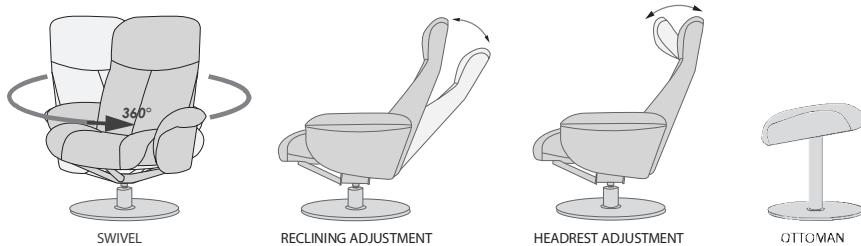

FACTS ABOUT THE **TEMPO** RECLINER & OTTOMAN

DIMENSIONS

CHAIR SIZE	FRONT WIDTH	SIDE WIDTH	TOTAL HEIGHT	SEAT WIDTH	SEAT HEIGHT	SEAT DEPTH
LARGE-SIZED (304)	83cm	82cm	101cm	56cm	44cm	51cm
STANDARD (204)	77cm	80cm	99cm	51cm	43cm	49cm

FUNCTIONS

BASE OPTIONS