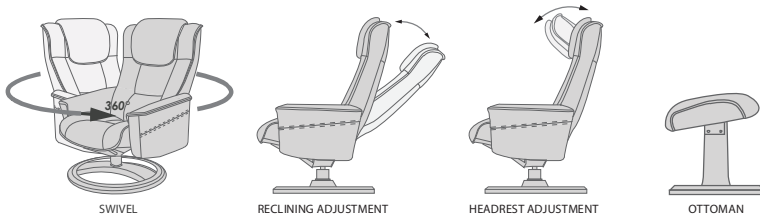

FACTS ABOUT THE **TOSCA** RECLINER&OTTOMAN

DIMENSIONS

FUNCTIONS

BASE OPTIONS

CHAIR SIZE	FRONT WIDTH	SIDE WIDTH	TOTAL HEIGHT	SEAT WIDTH	SEAT HEIGHT	SEAT DEPTH
X-LARGE-SIZED (420)	89cm	89cm	103cm	62cm	44cm	53cm
LARGE-SIZED (320)	83cm	83cm	101cm	56cm	44cm	51cm
STANDARD (220)	77cm	81cm	99cm	51cm	44cm	49cm