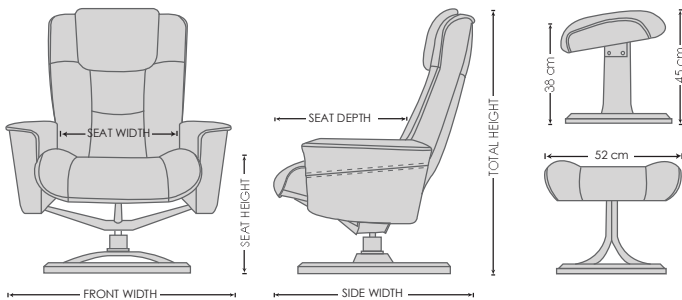

FACTS ABOUT THE **TOSCA** RECLINER&OTTOMAN

DIMENSIONS

FUNCTIONS

BASE OPTIONS

CHAIR SIZE	FRONT WIDTH	SIDE WIDTH	TOTAL HEIGHT	SEAT WIDTH	SEAT HEIGHT	SEAT DEPTH
X-LARGE-SIZED (420)	89cm	89cm	103cm	62cm	44cm	53cm
LARGE-SIZED (320)	83cm	83cm	101cm	56cm	44cm	51cm
STANDARD (220)	77cm	81cm	99cm	51cm	44cm	49cm